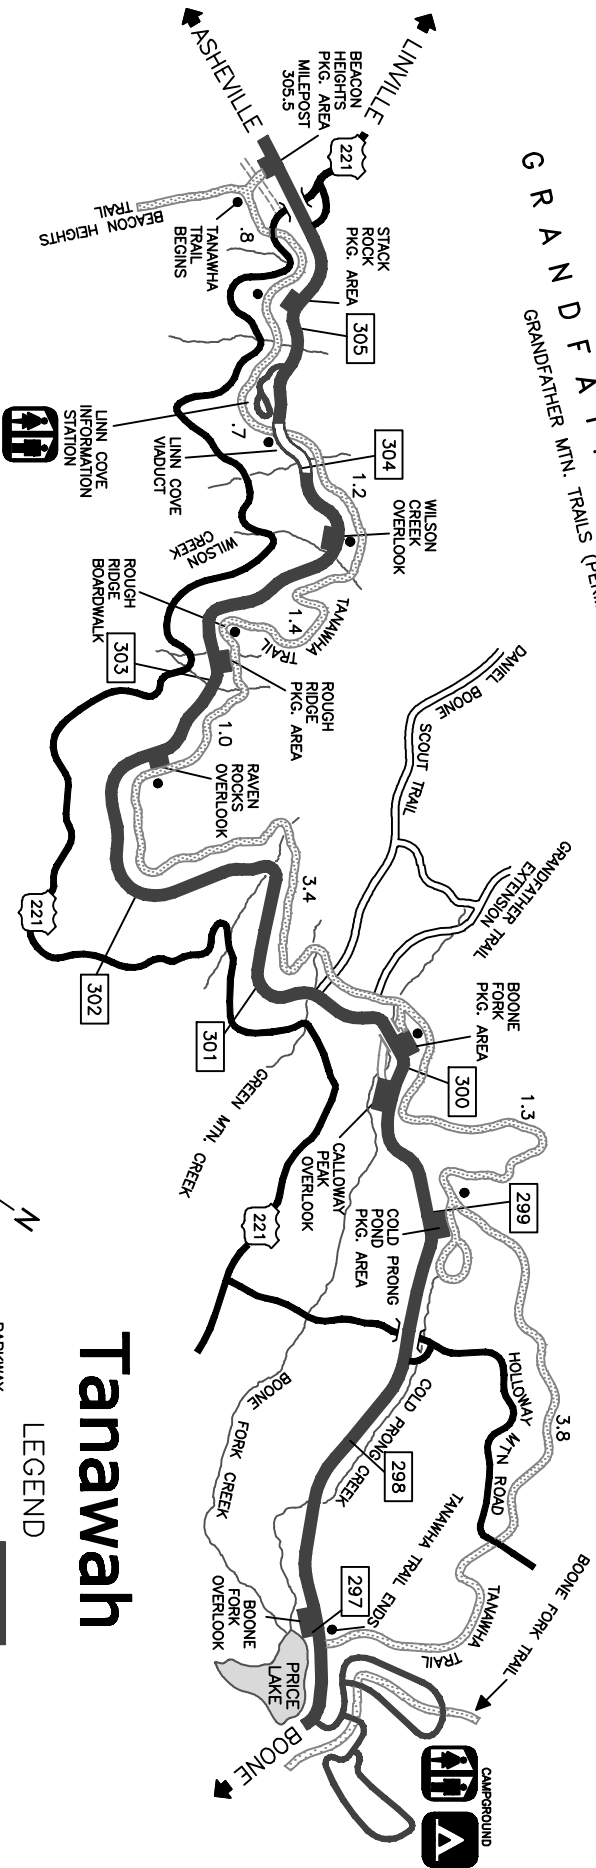

# GRANDFATHER MTN. TRAILS (PERMIT REQUIRED) MOUNTAIN

## Tanawah

### LEGEND

- PARKWAY
- STATE/OTHER ROADS
- FOOT TRAILS
- PARKING AREA AND TRAIL ACCESS
- TRAIL MILEAGE (NUMBERS ALONG TRAIL INDICATE MILEAGE BETWEEN DOTS)
- MILLEPOST