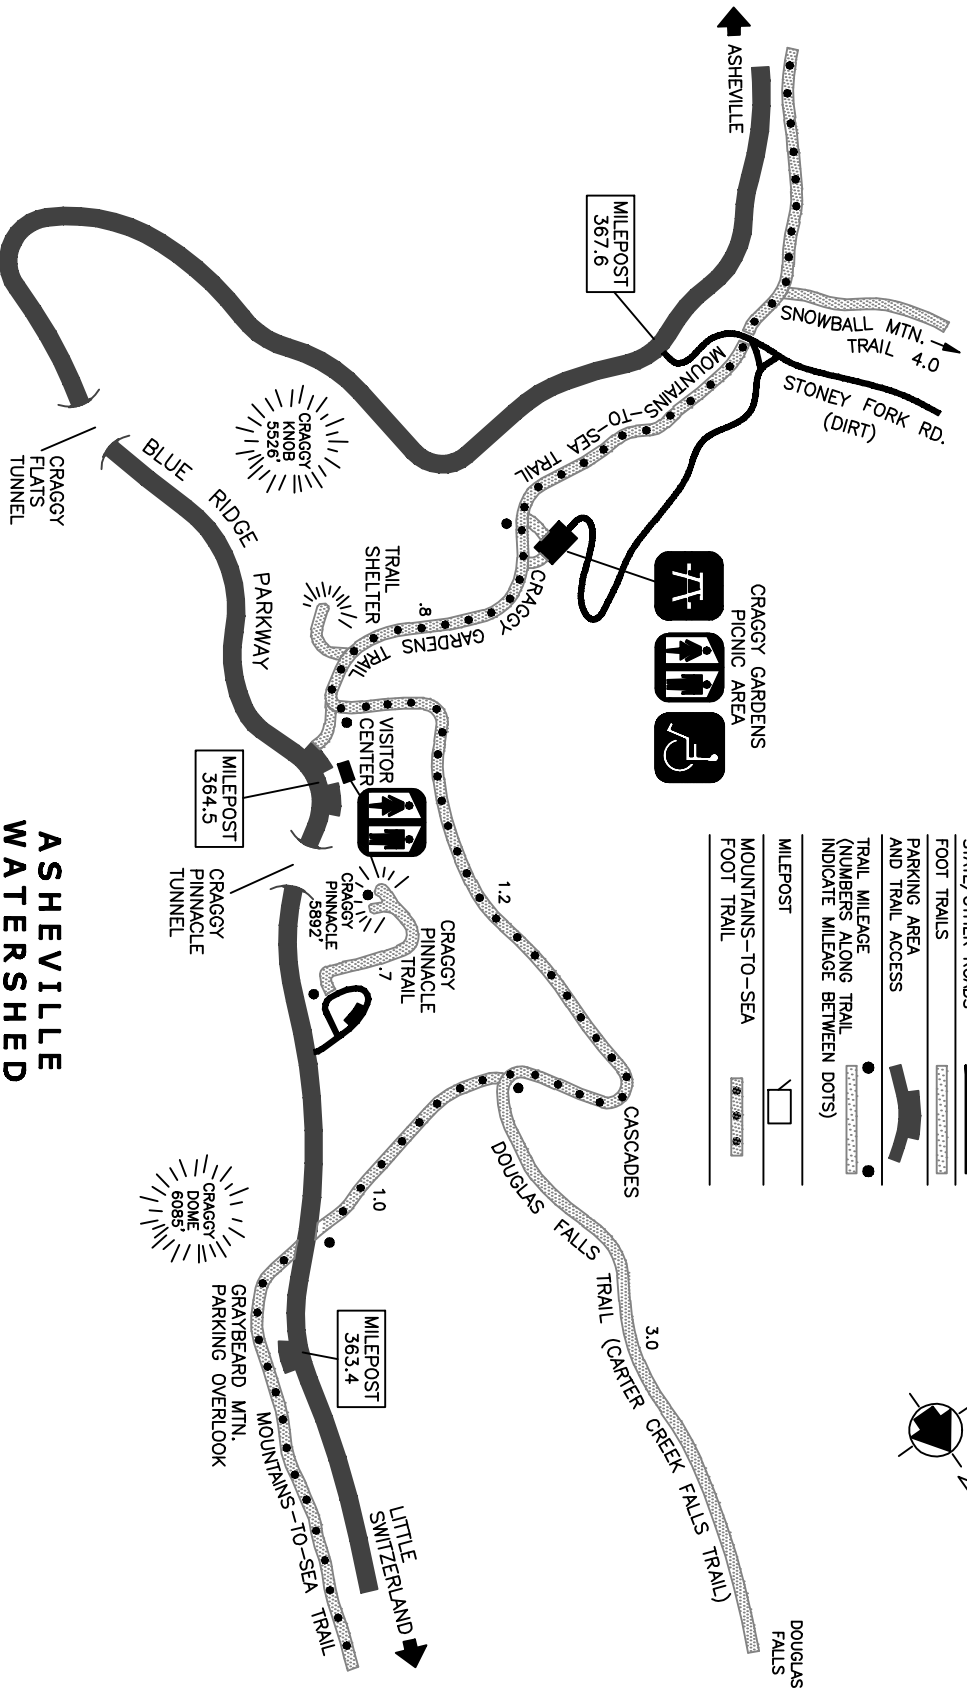

Craggy Gardens

LEGEND

- PARKWAY
- STATE/OTHER ROADS
- FOOT TRAILS
- PARKING AREA AND TRAIL ACCESS
- TRAIL MILEAGE (NUMBERS ALONG TRAIL INDICATE MILEAGE BETWEEN DOTS)
- MILEPOST
- MOUNTAINS-TO-SEA MOUNTAIN TRAIL
- FOOT TRAIL

ASHEVILLE
WATERSHED